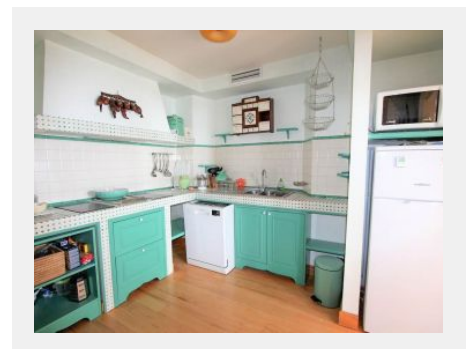

Perfect location 2-bedroom apartment - Nice Cours Saleya

Details

Reference	2303722
Price	893,000 €
City	Nice
Rooms	3 rooms
Surface	103 m ²

Located on Cours Saleya in the heart of old town Nice, offering a beautiful sea view. Within walking distance to the sea and all amenities.

About 100 sqm living space, a bright and vast living area, a separate kitchen, two bedrooms and two bathrooms.

The apartment needs to be updated but has plenty of potential!
A must see!

www.wretmanestate.com