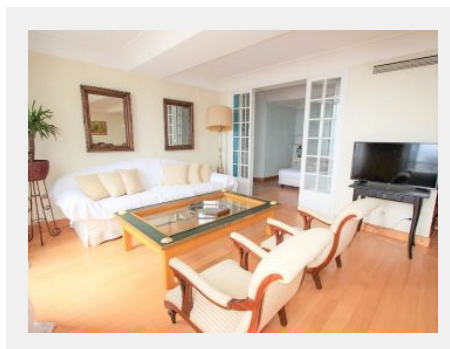

Perfect location 2-bedroom apartment - Nice Cours Saleya

Details

Reference	2303722
Price	893,000 €
City	Nice
Rooms	3 rooms
Surface	103 m ²

Located on Cours Saleya in the heart of old town Nice, offering a beautiful sea view. Within walking distance to the sea and all amenities.

About 100 sqm living space, a bright and vast living area, a separate kitchen, two bedrooms and two bathrooms.

The apartment needs to be updated but has plenty of potential!
A must see!

www.wretmanestate.com