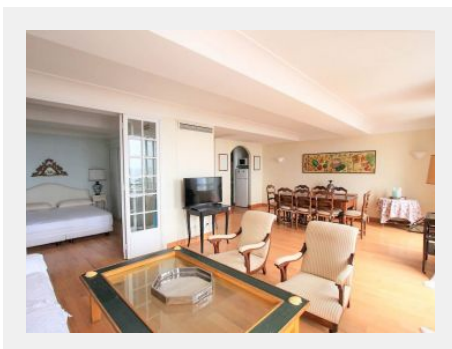

Perfect location 2-bedroom apartment - Nice Cours Saleya

Details

Reference	2303722
Price	893,000 €
City	Nice
Rooms	3 rooms
Surface	103 m ²

Located on Cours Saleya in the heart of old town Nice, offering a beautiful sea view. Within walking distance to the sea and all amenities.

About 100 sqm living space, a bright and vast living area, a separate kitchen, two bedrooms and two bathrooms.

The apartment needs to be updated but has plenty of potential!
A must see!

www.wretmanestate.com